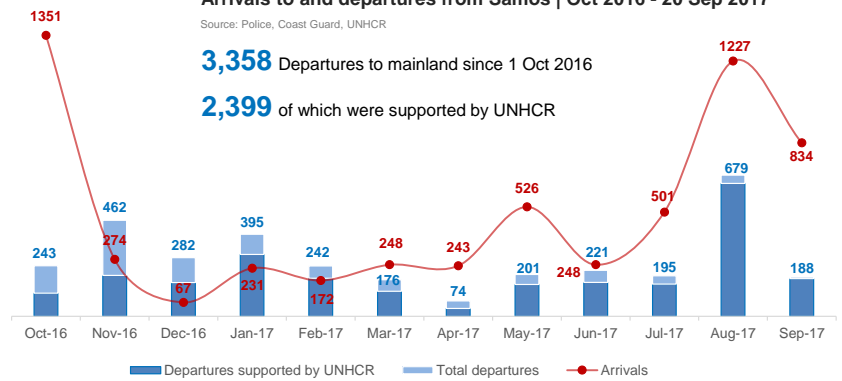

Arrivals to and departures from Samos | Oct 2016 - 20 Sep 2017

Source: Police, Coast Guard, UNHCR