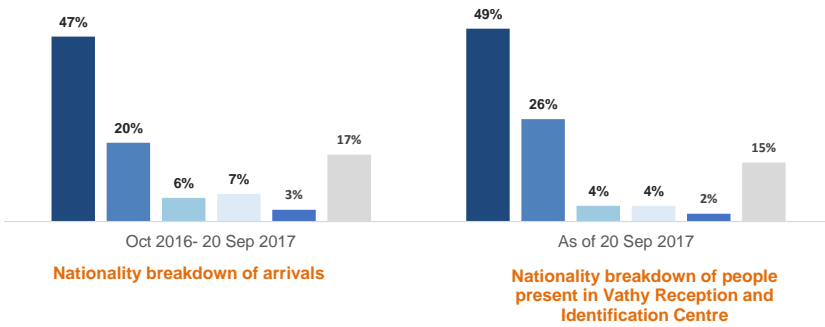

Top nationalities Samos

■ Syria ■ Iraq ■ Afghanistan ■ Algeria ■ Iran ■ Other