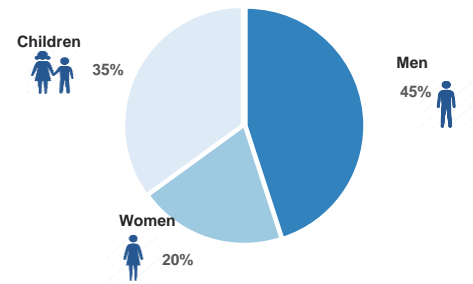

Demographic breakdown in Vathy Reception and Identification Centre - 20 Sep 2017