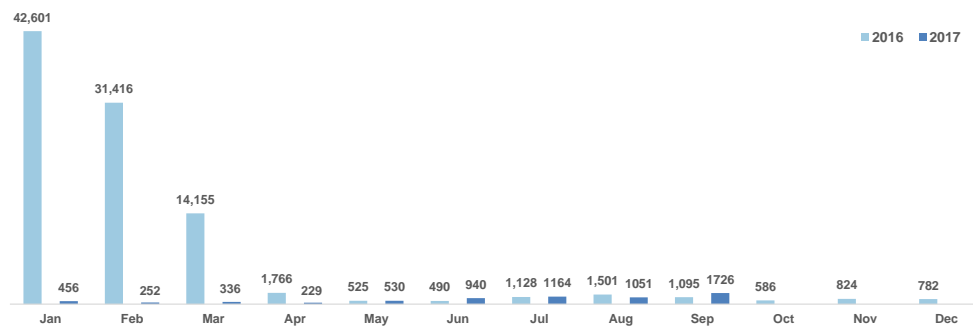

Arrivals per month