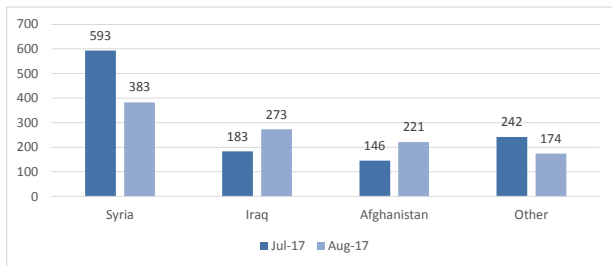

Top nationalities of arrivals in Lesvos

Source: Hellenic Police. Partial Data